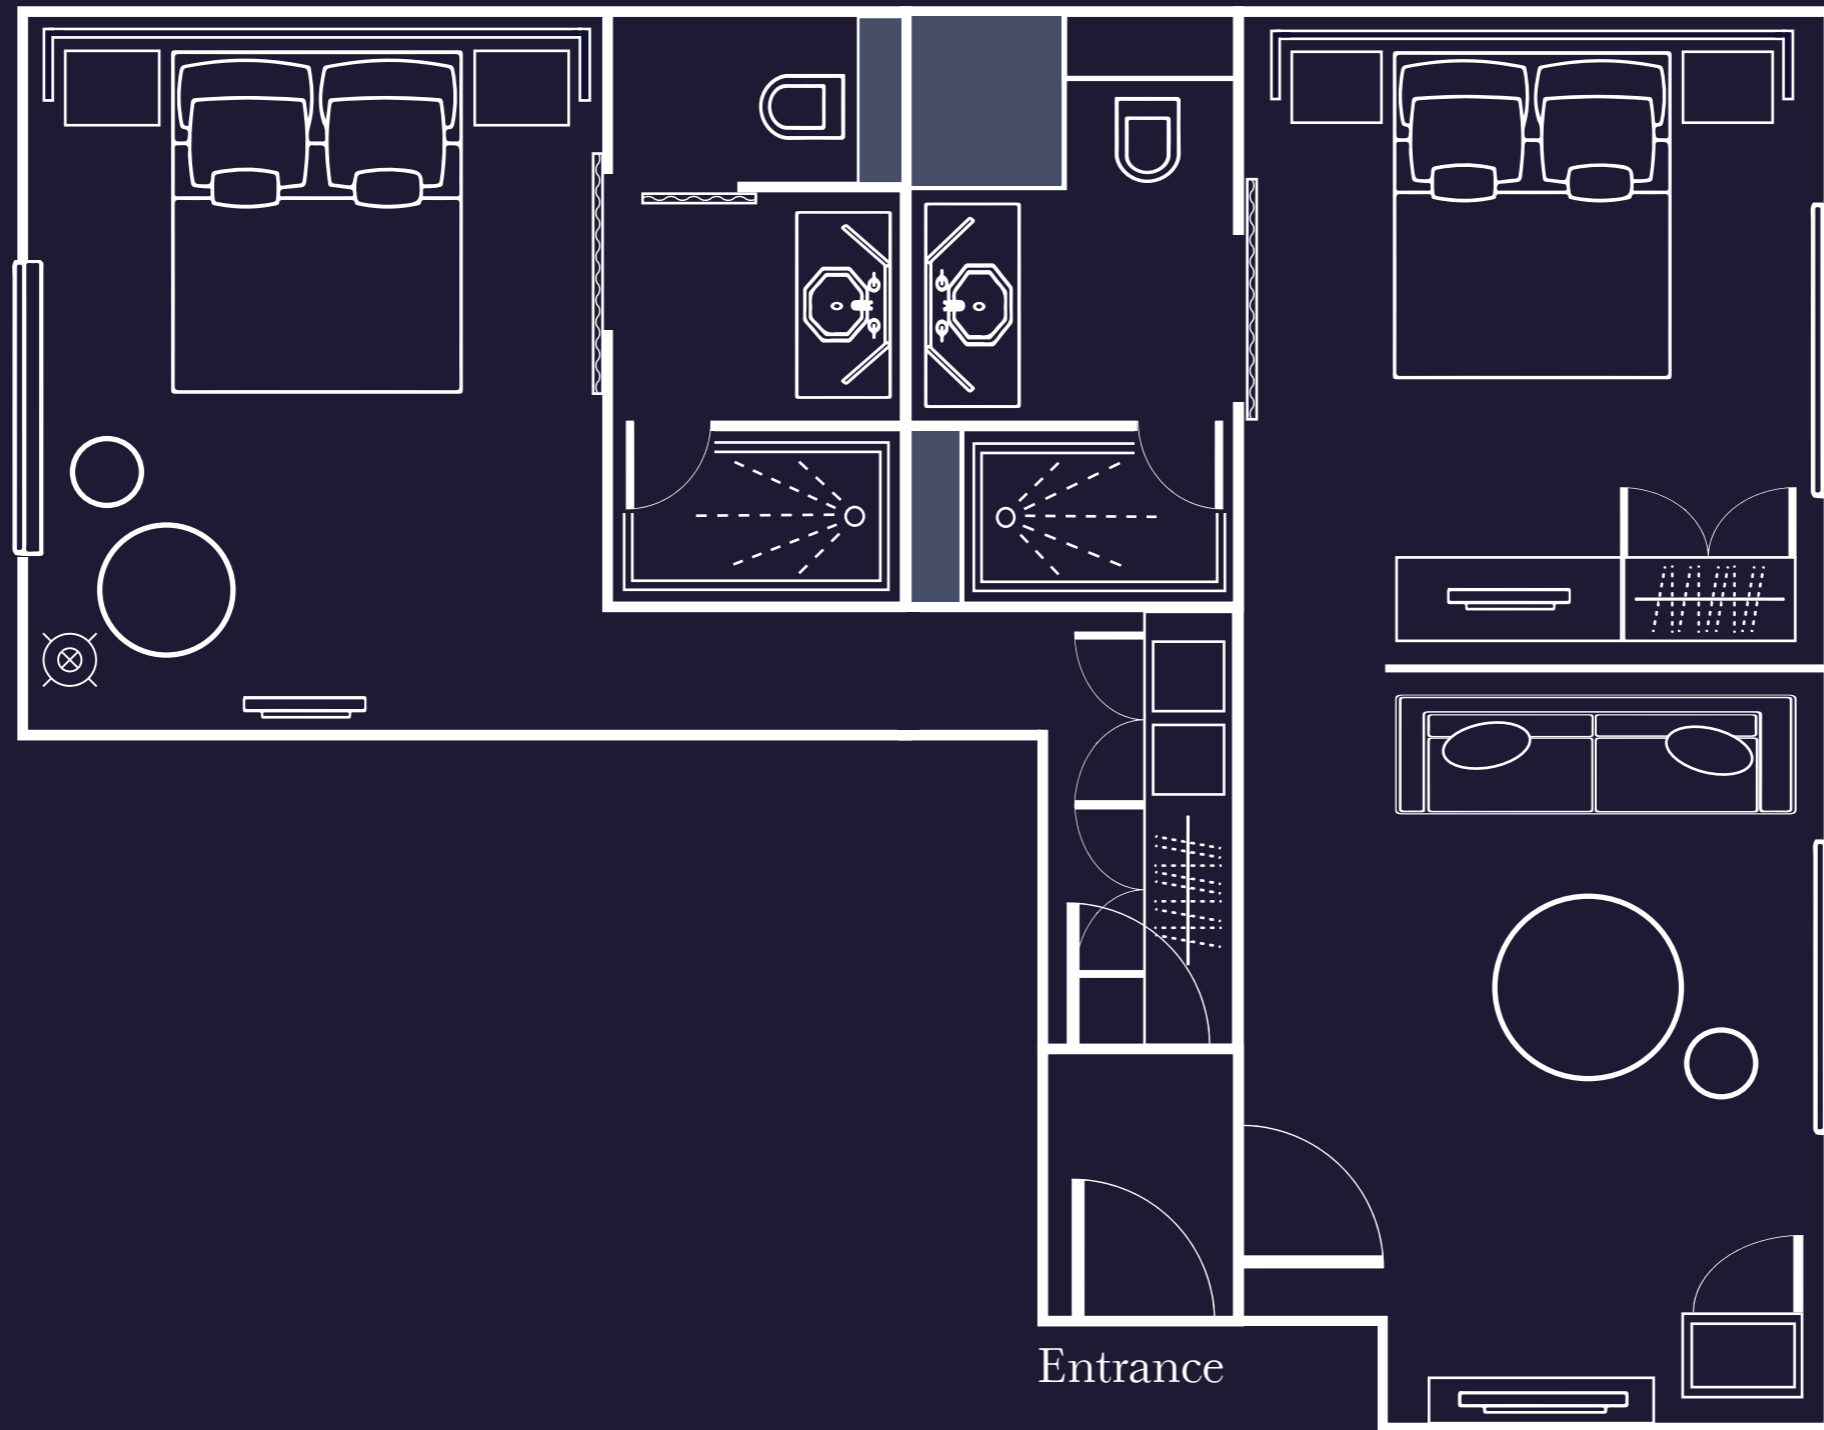

SAMPLE TWO BEDROOM SUITE

615 ft² | Sleeps 5

SAMPLE TWO BEDROOM STUDIO SUITE

800 ft² | Sleeps 5

THE LIBRARY TWO BEDROOM SUITE

875 ft² | Sleeps 4

THE HARI TWO BEDROOM SUITE

1,080 ft² | Sleeps 4