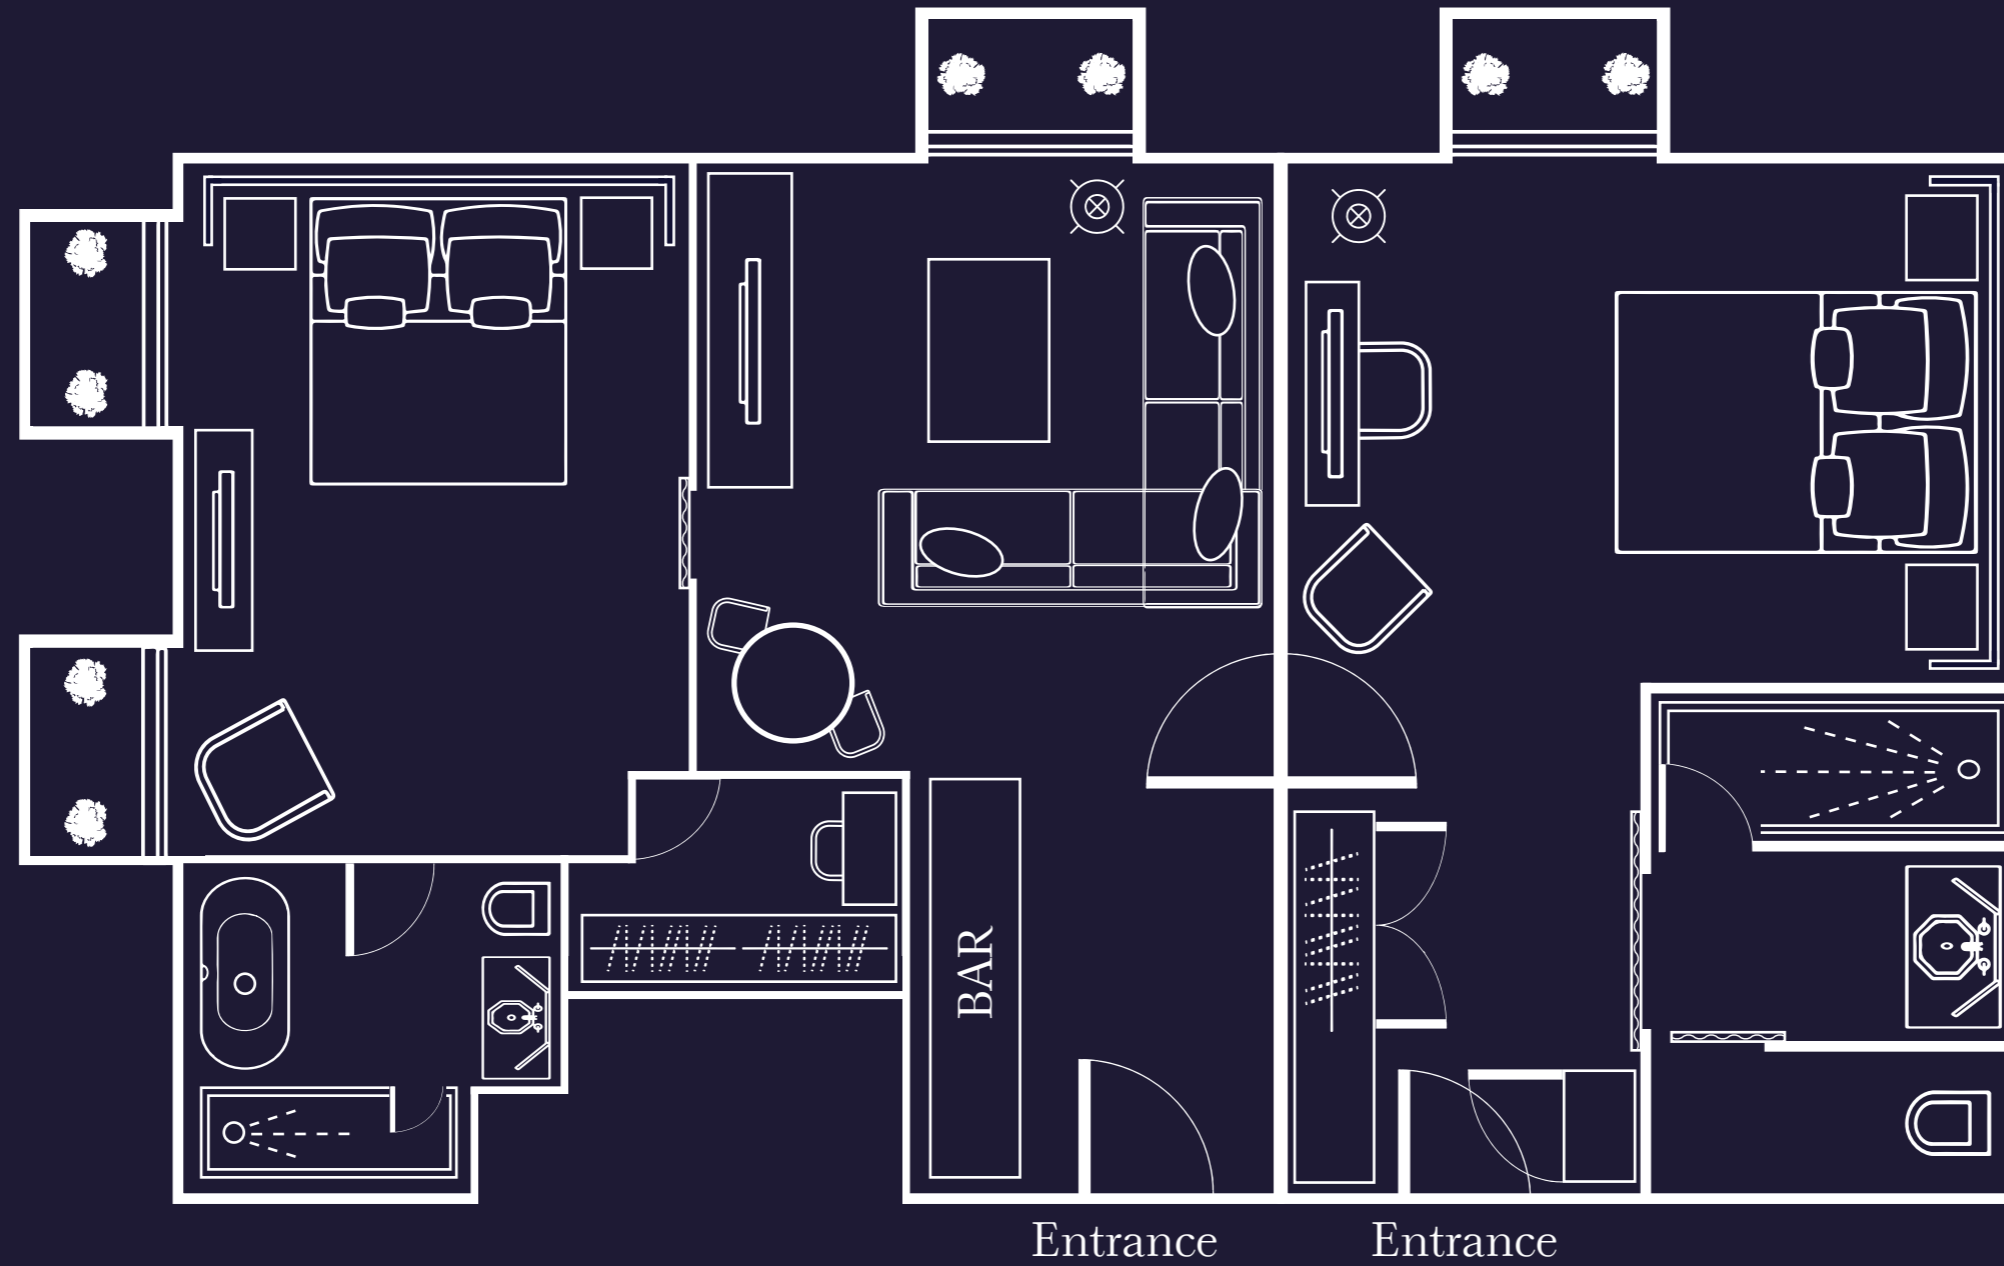

SAMPLE TWO BEDROOM SUITE

615 ft² | Sleeps 5

SAMPLE TWO BEDROOM STUDIO SUITE

800 ft² | Sleeps 5

THE LIBRARY TWO BEDROOM SUITE

875 ft² | Sleeps 4

THE HARI TWO BEDROOM SUITE

1,080 ft² | Sleeps 4