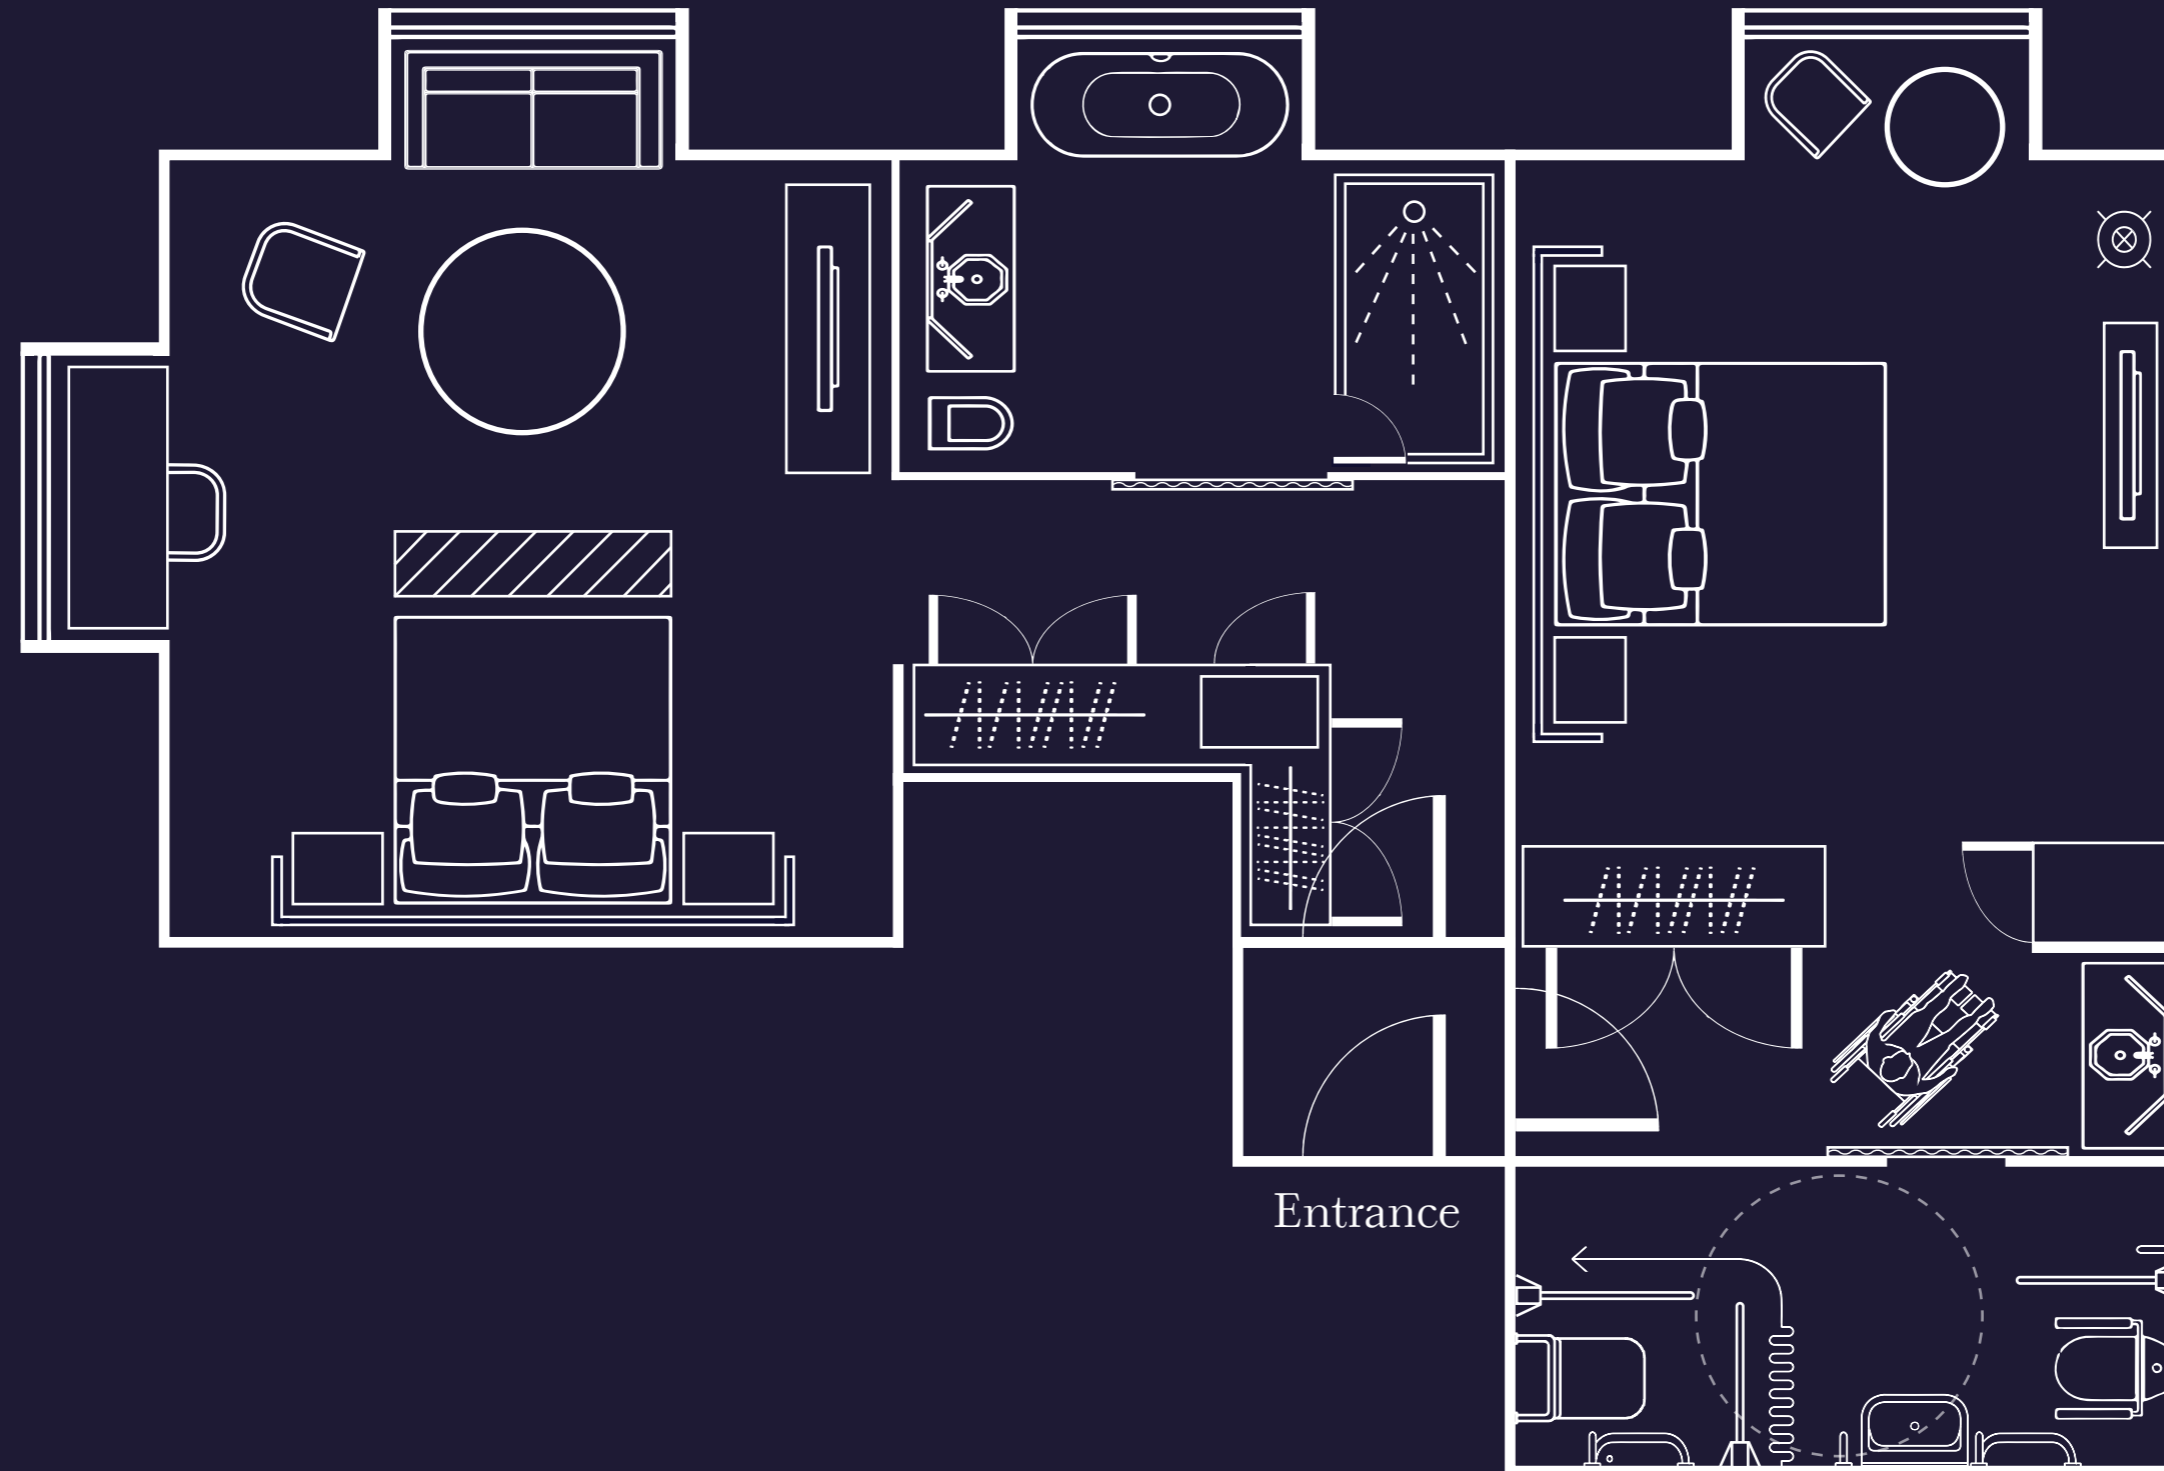

SAMPLE TWO BEDROOM SUITE

615 ft² | Sleeps 5

SAMPLE TWO BEDROOM STUDIO SUITE

800 ft² | Sleeps 5

THE LIBRARY TWO BEDROOM SUITE

875 ft² | Sleeps 4

THE HARI TWO BEDROOM SUITE

1,080 ft² | Sleeps 4