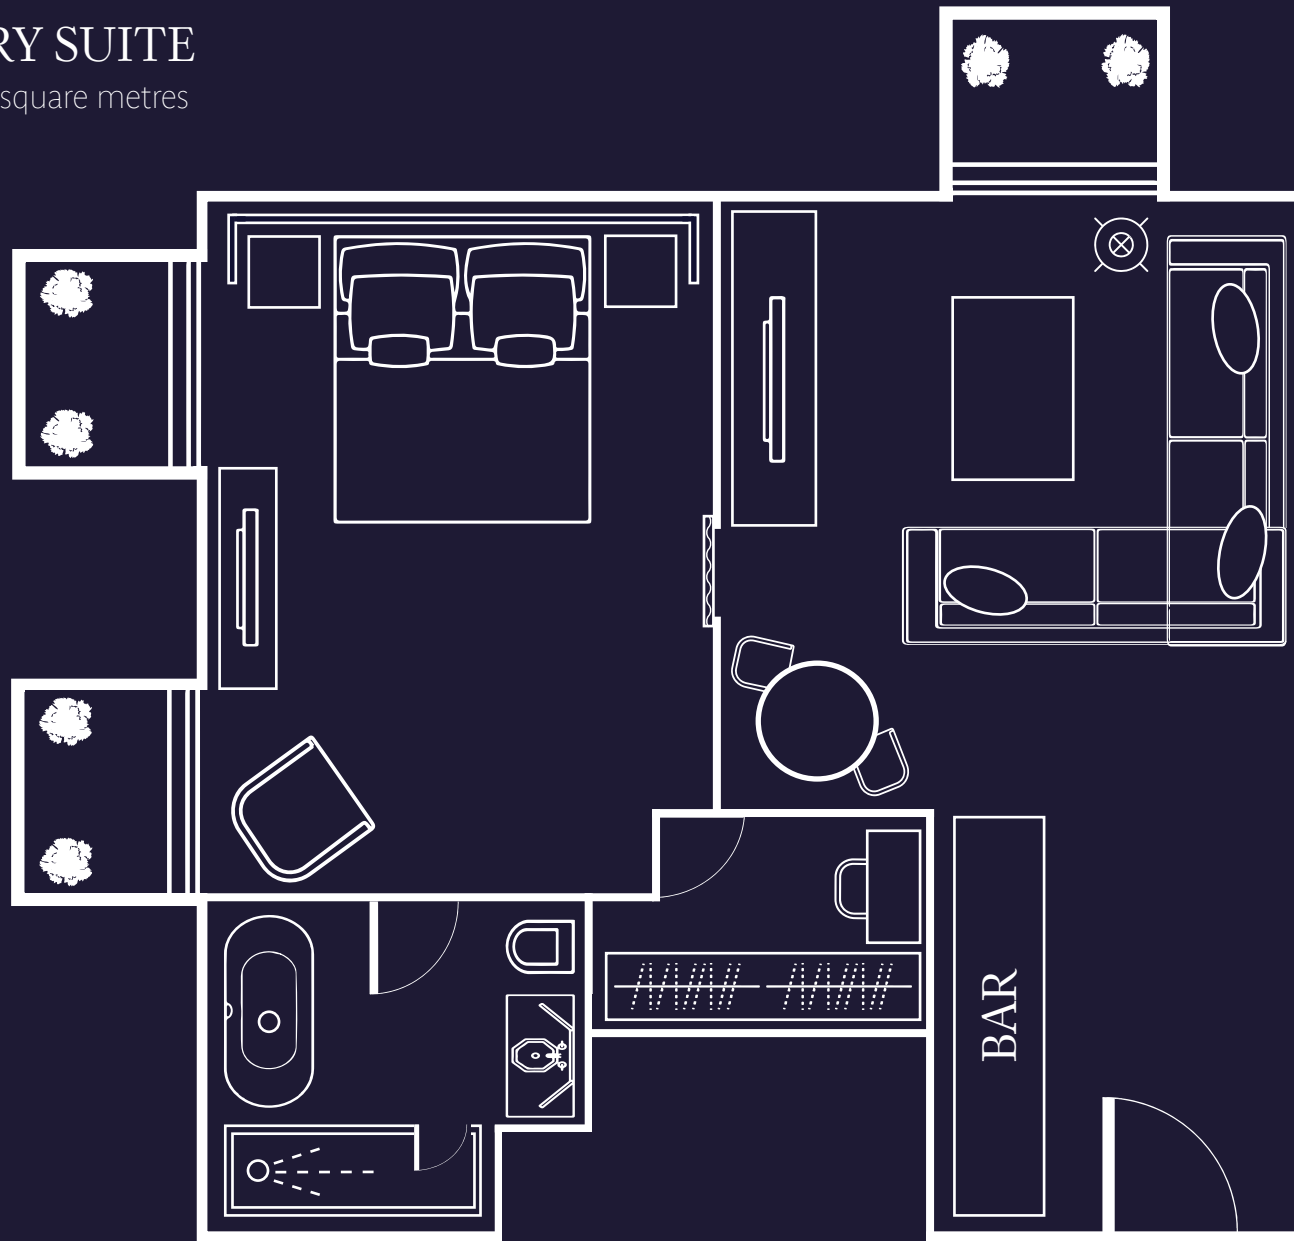

# THE LIBRARY SUITE

549 square feet / 51 square metres

Entrance