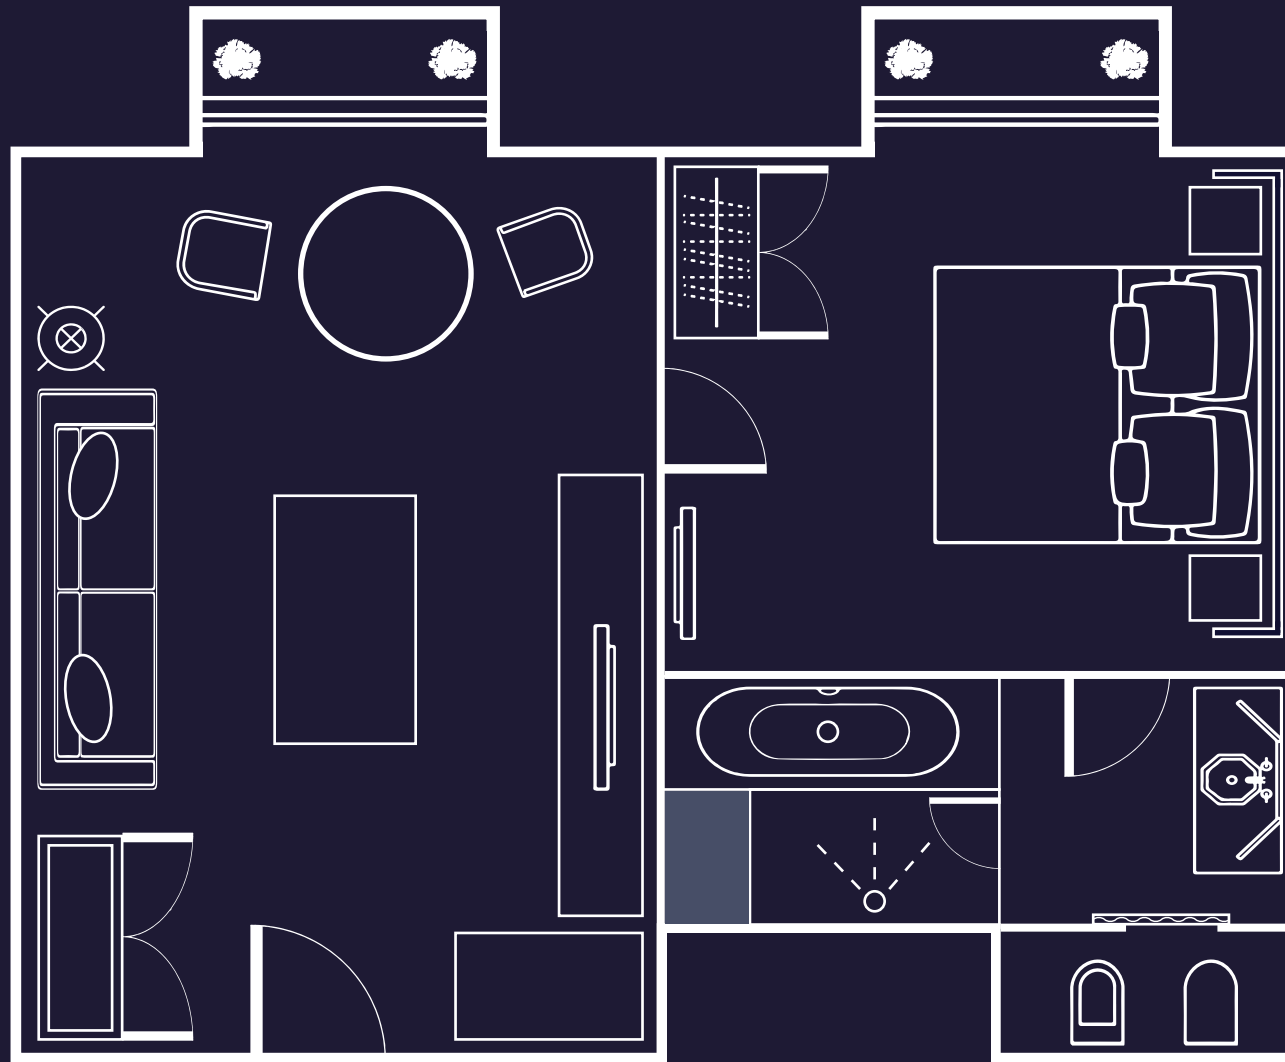

# THE LOCKHART SUITE

500 square feet / 46 square metres

Entrance