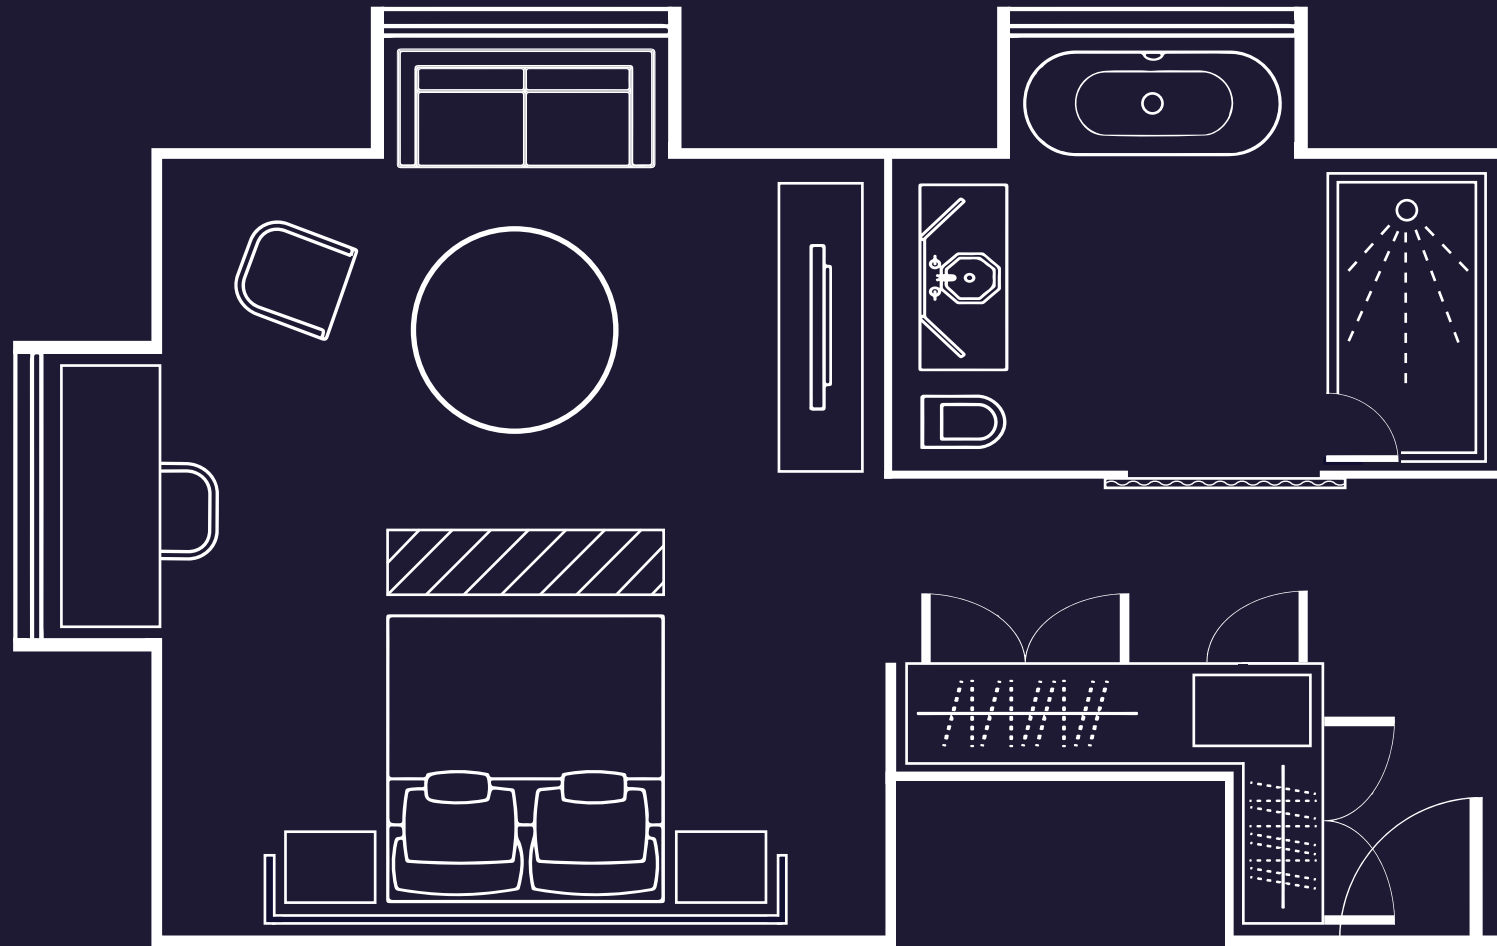

# SAMPLE STUDIO KING SUITE

Average 475 square feet / 44 square metres

Entrance