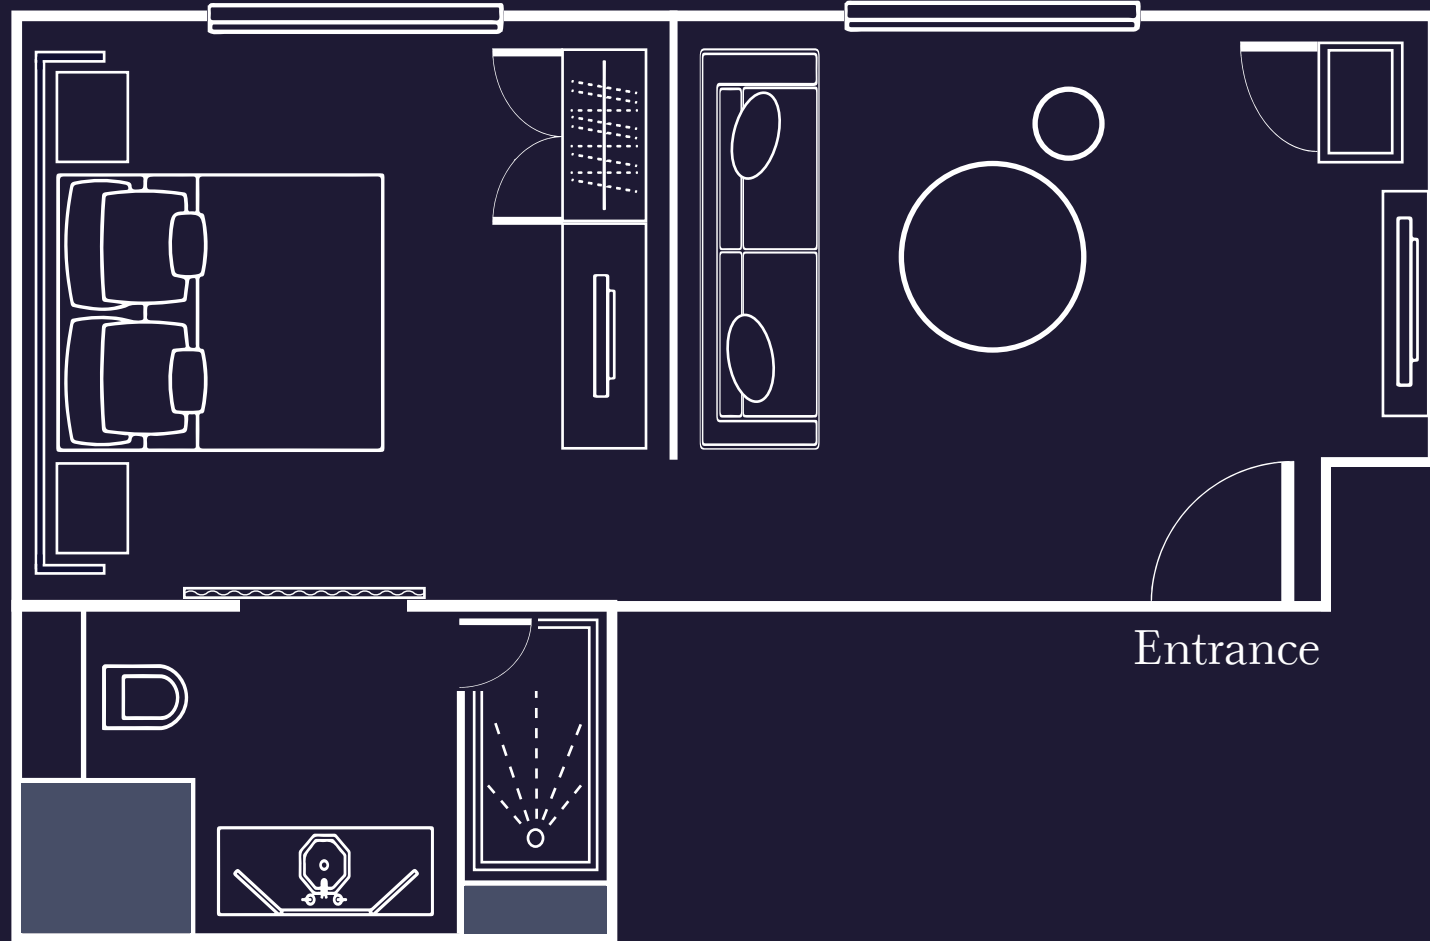

SAMPLE KING SUITE

Average 365 square feet / 34 square metres

Entrance