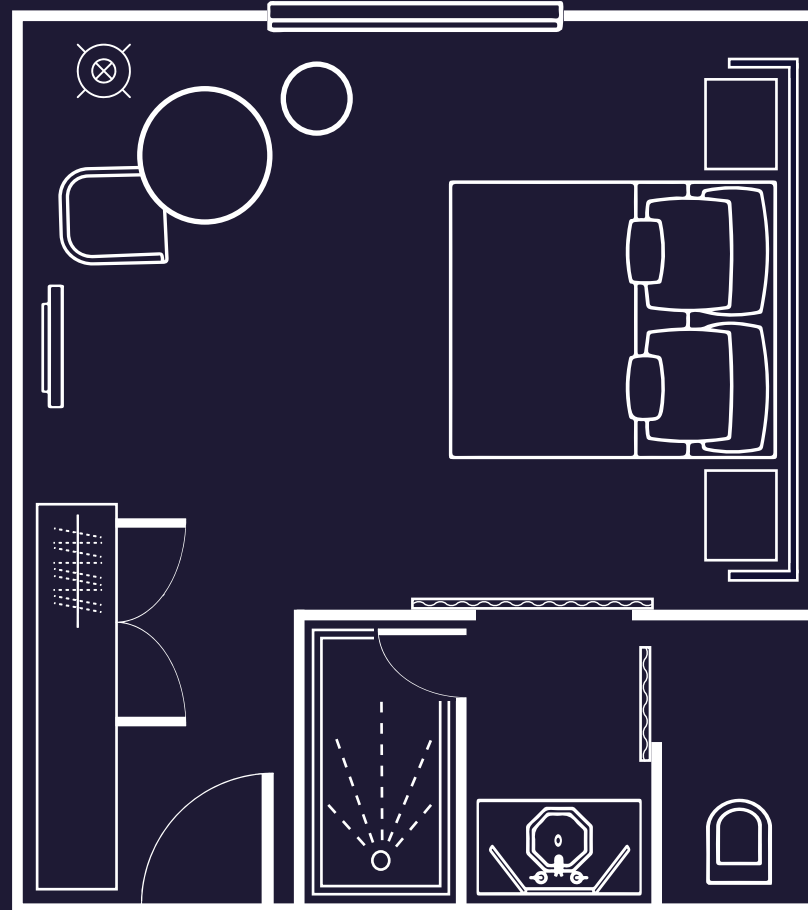

# SAMPLE KING DELUXE

Average 290 square feet / 27 square metres

Entrance