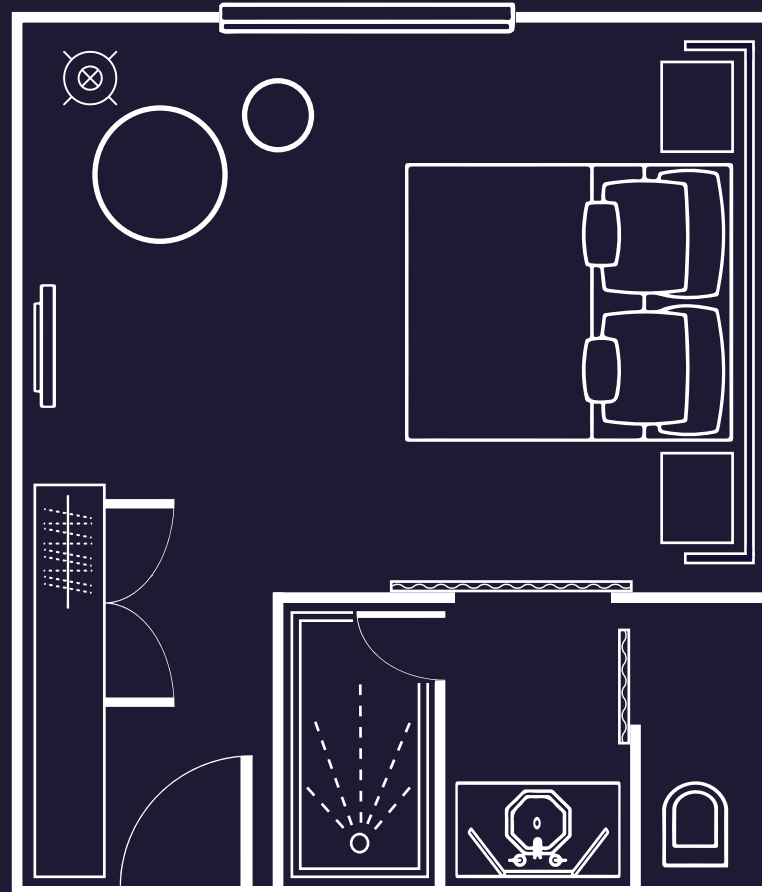

SAMPLE KING SUPERIOR

Average 250 square feet / 23 square metres

Entrance